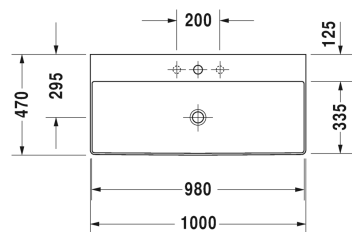

**Washbasin, furniture washbasin # 2353100041 / 2353100044 / 2353100070**

|< 1000 mm >|

Washbasin, furniture washbasin	Dimension	Weight	Order number
without overflow, with tap platform, ceramic covered continuous flow waste waste included, underneath glazed, 1000 mm			
<b>Colors</b>			
00 White Alpin			
<b>Variant</b>			
●	1000 x 470 mm	23.100 kg	2353100041
● ● ●	1000 x 470 mm	23.100 kg	2353100044
⊗	1000 x 470 mm	23.100 kg	2353100070
<b>Infobox</b>			
Colours for glass inserts consistent with paint surfaces for furniture page XXX, Metal console: Towel rail can be mounted right or left , Made from DuraCeram			
Sanitary ceramics with the special WonderGliss surface finish will remain clean and attractive-looking for a long time to come. When ordering WonderGliss please add a "1" as eleventh digit to the model number.			
<b>Accessory</b>			
Design Siphon		1.500 kg	005036
<b>Suitable products</b>			
Metal console standing ** height adjustable +50 mm, fixings included, for washbasin # 235310, Towel rail right/left, reversible, 1065 x 451 mm	1065 x 451 mm		003103

Washbasin, furniture washbasin # 2353100041 / 2353100044 /  
2353100070

|< 1000 mm >|

Metal console wall mounted ** fixings included, for washbasin # 235310, Towel rail right/left, reversible, 1065 x 451 mm	1065 x 451 mm	003104
Glass inserts safety glass, for Metal console # 003103, 003104, 970 x 380 mm	970 x 380 mm	009965

*All drawings contain the necessary measurements which are subject to standard tolerances. Exact measurements, in particular for customised installation scenarios, can only be taken from the finished ceramic piece.*