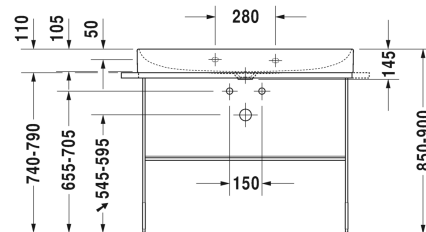

**Washbasin, furniture washbasin # 2353100041 / 2353100044 / 2353100070**

|< 1000 mm >|

Washbasin, furniture washbasin	Dimension	Weight	Order number
without overflow, with tap platform, ceramic covered continuous flow waste waste included, underneath glazed, 1000 mm			
<b>Colors</b>			
00 White Alpin			
<b>Variant</b>			
●	1000 x 470 mm	23.100 kg	2353100041
● ● ●	1000 x 470 mm	23.100 kg	2353100044
⊗	1000 x 470 mm	23.100 kg	2353100070
<b>Infobox</b>			
Colours for glass inserts consistent with paint surfaces for furniture page XXX, Metal console: Towel rail can be mounted right or left , Made from DuraCeram			
Sanitary ceramics with the special WonderGliss surface finish will remain clean and attractive-looking for a long time to come. When ordering WonderGliss please add a "1" as eleventh digit to the model number.			
<b>Accessory</b>			
Design Siphon		1.500 kg	005036
<b>Suitable products</b>			
Metal console standing ** height adjustable +50 mm, fixings included, for washbasin # 235310, Towel rail right/left, reversible, 1065 x 451 mm	1065 x 451 mm		003103

Washbasin, furniture washbasin # 2353100041 / 2353100044 /  
2353100070

|< 1000 mm >|

Metal console wall mounted ** fixings included, for washbasin # 235310, Towel rail right/left, reversible, 1065 x 451 mm	1065 x 451 mm	003104
Glass inserts safety glass, for Metal console # 003103, 003104, 970 x 380 mm	970 x 380 mm	009965

*All drawings contain the necessary measurements which are subject to standard tolerances. Exact measurements, in particular for customised installation scenarios, can only be taken from the finished ceramic piece.*