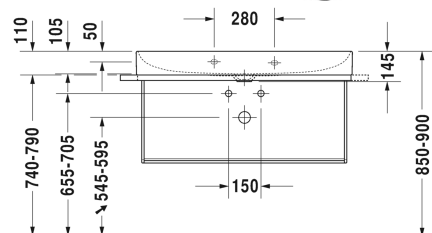

**Washbasin, furniture washbasin # 2353100041 / 2353100044 / 2353100070**

|< 1000 mm >|

Washbasin, furniture washbasin	Dimension	Weight	Order number
without overflow, with tap platform, ceramic covered continuous flow waste waste included, underneath glazed, 1000 mm			
<b>Colors</b>			
00 White Alpin			
<b>Variant</b>			
●	1000 x 470 mm	23.100 kg	2353100041
● ● ●	1000 x 470 mm	23.100 kg	2353100044
⊗	1000 x 470 mm	23.100 kg	2353100070
<b>Infobox</b>			
Colours for glass inserts consistent with paint surfaces for furniture page XXX, Metal console: Towel rail can be mounted right or left , Made from DuraCeram			
Sanitary ceramics with the special WonderGliss surface finish will remain clean and attractive-looking for a long time to come. When ordering WonderGliss please add a "1" as eleventh digit to the model number.			
<b>Accessory</b>			
Design Siphon		1.500 kg	005036
<b>Suitable products</b>			
Metal console standing ** height adjustable +50 mm, fixings included, for washbasin # 235310, Towel rail right/left, reversible, 1065 x 451 mm	1065 x 451 mm		003103

Washbasin, furniture washbasin # 2353100041 / 2353100044 /  
2353100070

|< 1000 mm >|

Metal console wall mounted ** fixings included, for washbasin # 235310, Towel rail right/left, reversible, 1065 x 451 mm	1065 x 451 mm	003104
Glass inserts safety glass, for Metal console # 003103, 003104, 970 x 380 mm	970 x 380 mm	009965

*All drawings contain the necessary measurements which are subject to standard tolerances. Exact measurements, in particular for customised installation scenarios, can only be taken from the finished ceramic piece.*