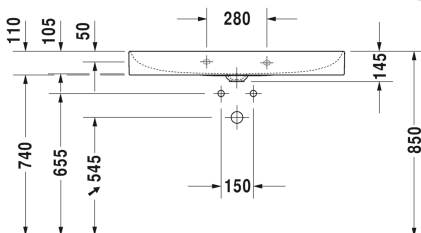

**Washbasin, furniture washbasin # 2353100041 / 2353100044 / 2353100070**

|< 1000 mm >|

Washbasin, furniture washbasin	Dimension	Weight	Order number
without overflow, with tap platform, ceramic covered continuous flow waste waste included, underneath glazed, 1000 mm			
<b>Colors</b>			
00 White Alpin			
<b>Variant</b>			
●	1000 x 470 mm	23.100 kg	2353100041
● ● ●	1000 x 470 mm	23.100 kg	2353100044
⊗	1000 x 470 mm	23.100 kg	2353100070
<b>Infobox</b>			
Colours for glass inserts consistent with paint surfaces for furniture page XXX, Metal console: Towel rail can be mounted right or left , Made from DuraCeram			
Sanitary ceramics with the special WonderGliss surface finish will remain clean and attractive-looking for a long time to come. When ordering WonderGliss please add a "1" as eleventh digit to the model number.			
<b>Accessory</b>			
Design Siphon		1.500 kg	005036
<b>Suitable products</b>			
Metal console standing ** height adjustable +50 mm, fixings included, for washbasin # 235310, Towel rail right/left, reversible, 1065 x 451 mm	1065 x 451 mm		003103

Washbasin, furniture washbasin # 2353100041 / 2353100044 /  
2353100070

|< 1000 mm >|

Metal console wall mounted ** fixings included, for washbasin # 235310, Towel rail right/left, reversible, 1065 x 451 mm	1065 x 451 mm	003104
Glass inserts safety glass, for Metal console # 003103, 003104, 970 x 380 mm	970 x 380 mm	009965

*All drawings contain the necessary measurements which are subject to standard tolerances. Exact measurements, in particular for customised installation scenarios, can only be taken from the finished ceramic piece.*